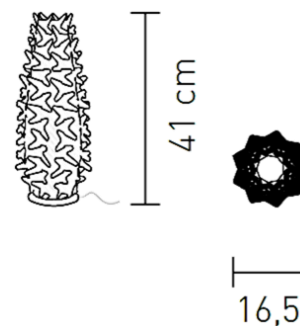

Brand: **SLAMP**, MADE IN ITALY

Item type: Table lamp

Item code: CAC78TAV2000LE

Designer: Adriano Rachele

General LENTIFLEX® - PRISMA

Details: net: Kg 1.05 gross: Kg 1.40

Bulb E14: X 28W max Halogen or 1 x 11W FBT or 1 X 4W LED

suggestion: Filament

Dimension: 16.5 x 16.5 x 41 cm

Please click the link for more option and finishes:

<https://www.slamp.com/en/products/table/cactus-table/>